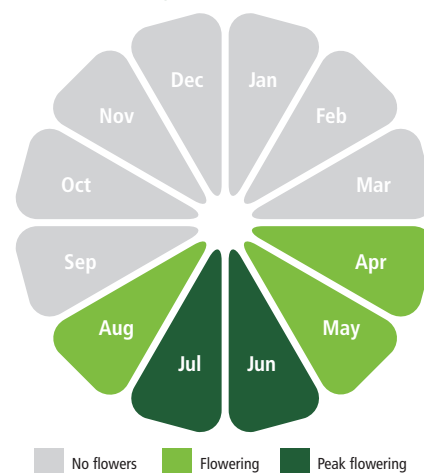

# Specifications: Enviromat Pitched Roof

- **Available from** [www.turfonline.co.uk](http://www.turfonline.co.uk)
- **Kit Components** Enviromat Sedum Mat  
Polythene Root Barrier  
*Also available separately*
- **Standard Size** 2m<sup>2</sup>  
1000m wide (39.4")  
2000mm long (78.7")
- Overall Thickness of Kit** 34mm to 44mm (1.34" to 1.73")
- Sedum Roll Weight** 25kg – saturated weight may be up to 44kg
- Roof Loading Requirement** 120kg/m<sup>2</sup> - accounts for weight of product plus extra for snow loading or a person walking on the roof for installation/maintenance
- Vegetation height on despatch** Approx. 50mm (1.96") The product may be mown before despatch to minimise damage to plants and as a result it may not be in flower when it is delivered.  
*All measurements are approximate and taken when harvested.*
- **Growth** Enviromat is a mix of 17 drought-loving succulents integrated into an easy to handle flexible geotextile mat. The lightweight carrier mat is made up of a non-woven fleece sown to a drainage composite layer of looped polyamide filaments, thermally bonded to a specially designed perforated, non-woven filter fabric. The integrated moisture retention fleece can store up to 5 litres of water per square metre. The sedum species selected have been chosen to provide varied colour and texture throughout the seasons. Enviromat has been designed as a lightweight retrofit solution, ideal for pitched and flat roofs. Enviromat will contain mature plants with at least 95% coverage.
- **Typical Seed Mixture\*** 100% sedum
- **Soil Classification** Grown on bespoke FLL (Forschungsgesellschaft Landschaftsentwicklung Landschaftsbau) compliant substrate

## Flowering Times

 **Turfonline.**