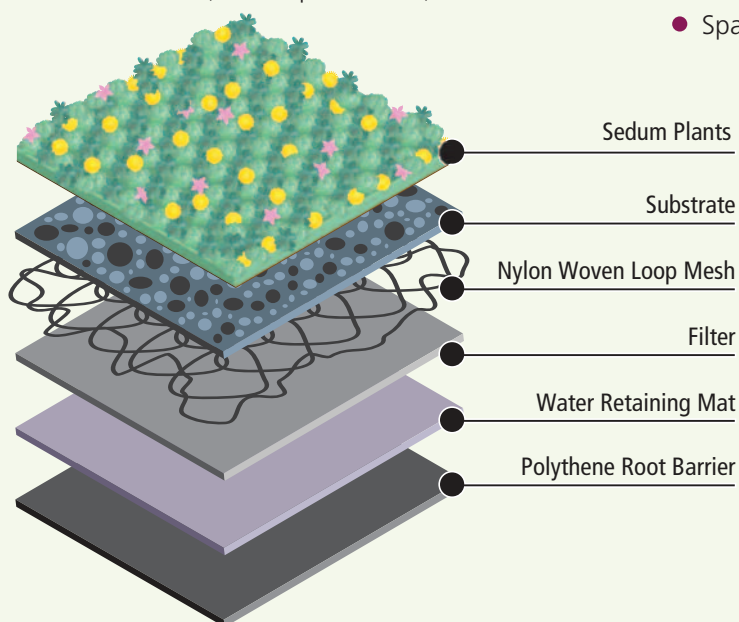

**Please Note:** This product must not be installed onto a level surface as sedum plants will not survive in waterlogged conditions.

### Ideal for:

**Sloped roofs with a pitch of between 3 and 20°.**  
**Pitches of more than 10° will require irrigation or regular watering.**

**Requires a smooth non-corrugated surface.**

**Ground installation on sloped solid surfaces.**

### What's in our Enviromat Pitched Roof Kit

- White Stonecrop (Sedum album)
- Ellacombianum (Sedum ellacombianum)
- Orange Stonecrop (Sedum floriferum)
- Czar's Gold (Sedum hybridum)
- Montanum orientale (Sedum montanum)
- Gold sedum (Sedum kamtchaticum)
- Oregon Stonecrop (Sedum Oreganum)
- Widow's Cross (Sedum pulchellum)
- Crooked Yellow Stonecrop (Sedum reflexum)
- Angelina (Sedum rupestre)
- Tasteless Stonecrop (Sedum sexangulare)
- Purple Carpet (Sedum spurium coccineum)
- Summer Glory (Sedum spurium)
- Wormleaf Stonecrop (Sedum stenopetalum)
- Stolon Stonecrop (Sedum stoloniferum)
- Meadow Saxifrage (Saxifraga granulate)
- Spanish Stonecrop (Sedum Hispanicum)