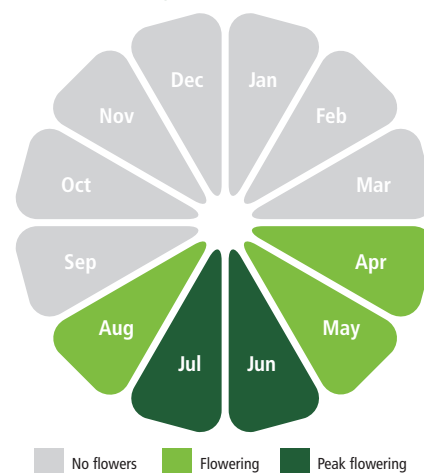

Specifications: Enviromat Pitched Roof

- **Available from** www.turfonline.co.uk
- **Kit Components** Enviromat Sedum Mat
Polythene Root Barrier
Also available separately
- **Standard Size** 1m²
1000m wide (39.4")
1000m wide (39.4")
- Overall Thickness of Kit** 34mm to 44mm (1.34" to 1.73")
- Sedum Roll Weight** 25kg – saturated weight may be up to 44kg
- Roof Loading Requirement** 120kg/m² - accounts for weight of product plus extra for snow loading or a person walking on the roof for installation/maintenance
- Vegetation height on despatch** Approx. 50mm (1.96") The product may be mown before despatch to minimise damage to plants and as a result it may not be in flower when it is delivered.
All measurements are approximate and taken when harvested.
- **Growth** Enviromat is a mix of 17 drought-loving succulents integrated into an easy to handle flexible geotextile mat. The lightweight carrier mat is made up of a non-woven fleece sown to a drainage composite layer of looped polyamide filaments, thermally bonded to a specially designed perforated, non-woven filter fabric. The integrated moisture retention fleece can store up to 5 litres of water per square metre. The sedum species selected have been chosen to provide varied colour and texture throughout the seasons. Enviromat has been designed as a lightweight retrofit solution, ideal for pitched and flat roofs. Enviromat will contain mature plants with at least 95% coverage.
- **Typical Seed Mixture*** 100% sedum
- **Soil Classification** Grown on bespoke FLL (Forschungsgesellschaft Landschaftsentwicklung Landschaftsbau) compliant substrate

Easy to install and maintain with all the benefits of green roofing without waiting for seeds or plug plants to develop.

Flowering Times

 **Turfonline.**

Features:

Enviromat Pitched Roof

■ Features

RHS Plants for Pollinators - contains plant species that support pollinating insects