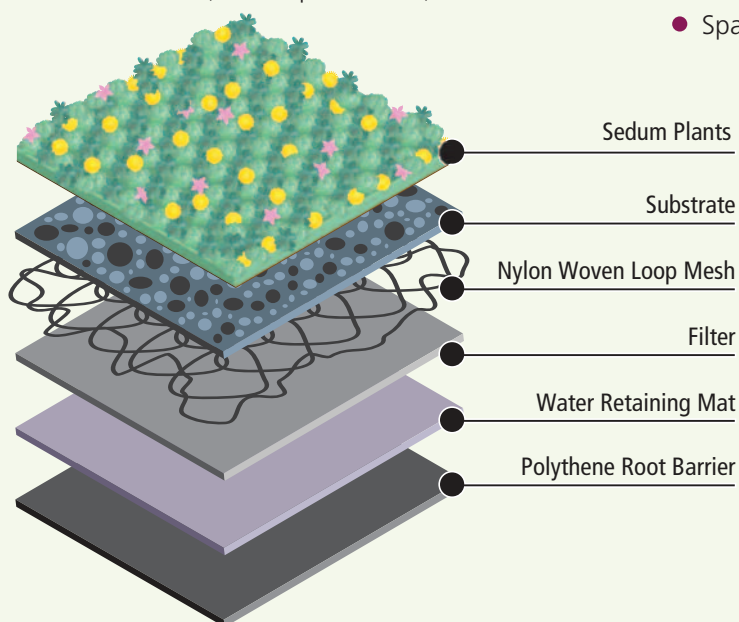

Prefers a neutral to slightly alkaline pH but can tolerate acidic soils - for installation on a roof this product requires no additional growing medium.

Please Note: This product must not be installed onto a level surface as sedum plants will not survive in waterlogged conditions.

Ideal for:

Sloped roofs with a pitch of between 3 and 20°.
Pitches of more than 10° will require irrigation or regular watering.

Requires a smooth non-corrugated surface.

Ground installation on sloped solid surfaces.

What's in our Enviromat Pitched Roof Kit

- White Stonecrop (Sedum album)
- Ellacombianum (Sedum ellacombianum)
- Orange Stonecrop (Sedum floriferum)
- Czar's Gold (Sedum hybridum)
- Montanum orientale (Sedum montanum)
- Gold sedum (Sedum kamtchaticum)
- Oregon Stonecrop (Sedum Oreganum)
- Widow's Cross (Sedum pulchellum)
- Crooked Yellow Stonecrop (Sedum reflexum)
- Angelina (Sedum rupestre)
- Tasteless Stonecrop (Sedum sexangulare)
- Purple Carpet (Sedum spurium coccineum)
- Summer Glory (Sedum spurium)
- Wormleaf Stonecrop (Sedum stenopetalum)
- Stolon Stonecrop (Sedum stoloniferum)
- Meadow Saxifrage (Saxifraga granulate)
- Spanish Stonecrop (Sedum Hispanicum)